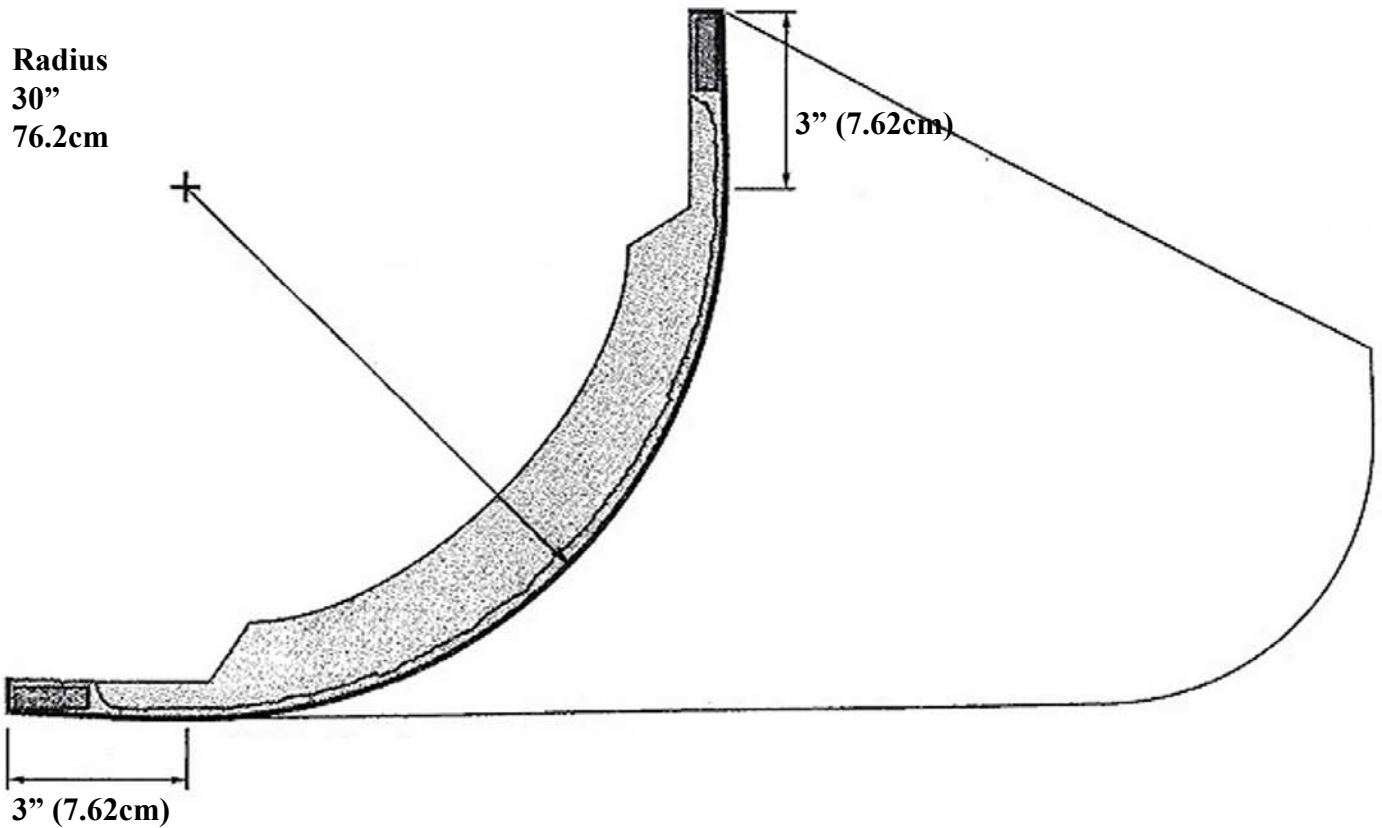

Bulkhead

GRG Glass Fiber Re-enforce Gypsum

IPVLT330-GRG

Smooth

** assembly required, all measurements are approximate only
Secure with Screws, Tape & Mud Seams*

Quantity: _____

Name: _____

www.imperialproductions.com