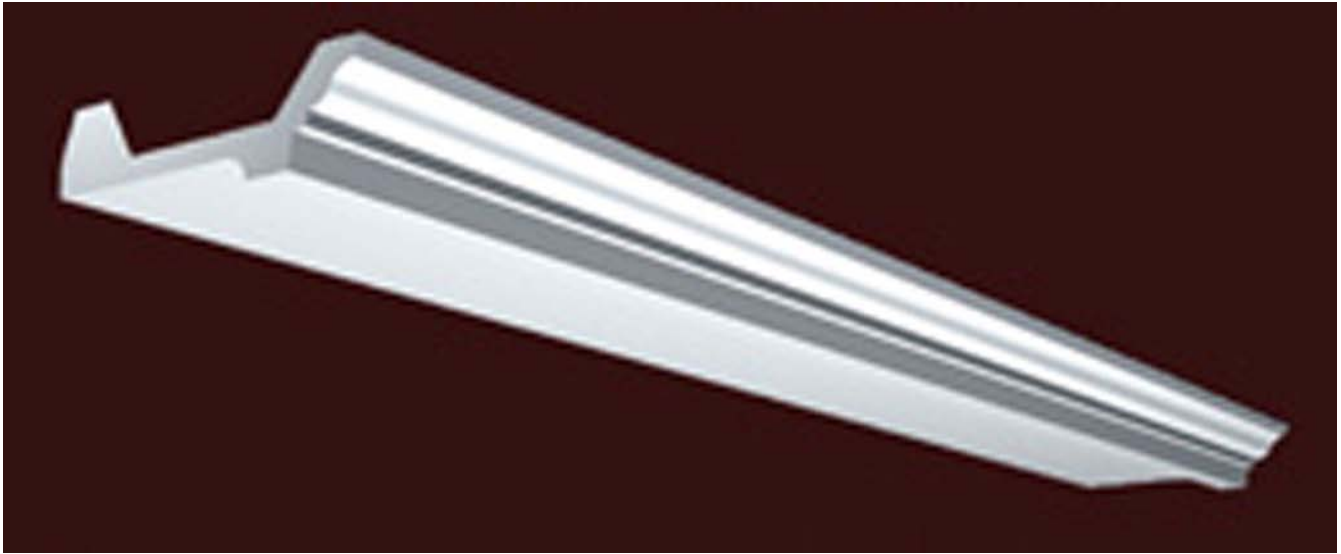

# Stepped Crowns

## IPNP4077

High  
1-3/4"  
4.5cm

Wide 6-1/8" (15.5cm)

Made from

Arch-Polymer™  
White Primed  
High Quality  
Cuts like Wood  
Similar density to Pine  
Rot, Water & Insect Re-  
sistant  
Easy to Install