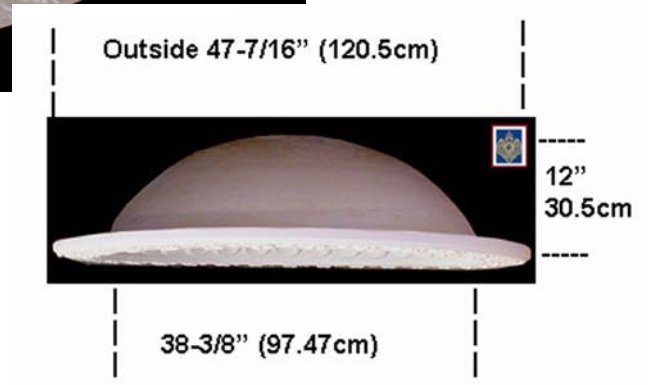

Recessed Ceiling Dome

IPNP2008

Available Materials

ArchPolymer™

Artificial wood, White Primed
Rot, Insect, Water Resistant
Interior & Exterior Use

* *assembly required, drawing not to scale*

* All specifications subject to change without notice, Final products & Measurements may vary from this brochure