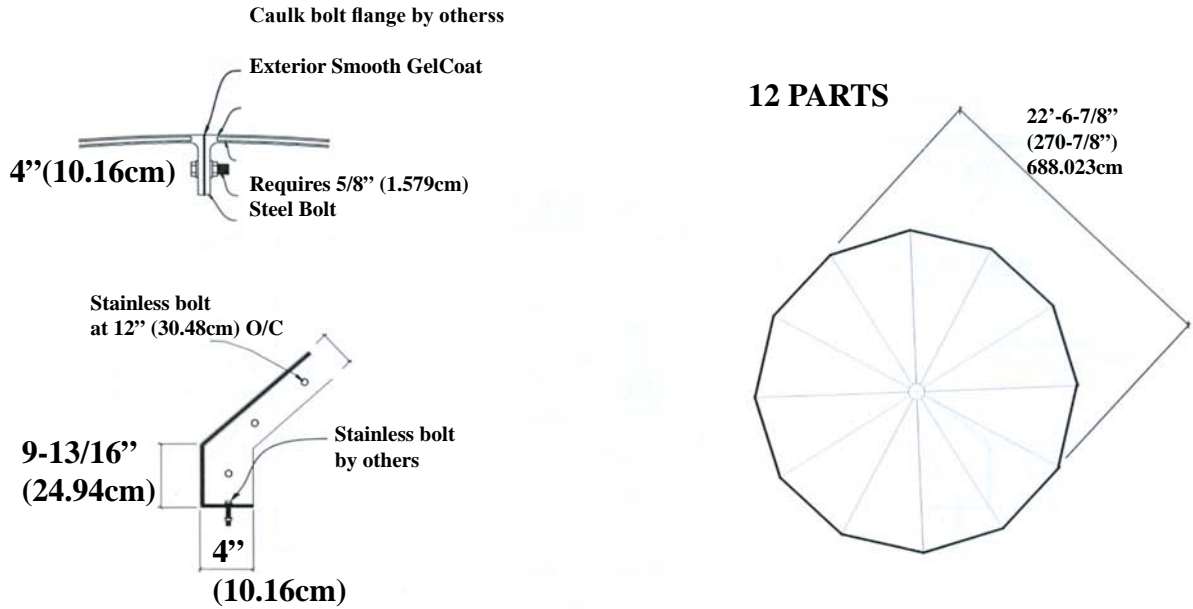

Exterior Dome IPDM5065

Martin Richards Design
COLLECTION

22 Feet-6-7/8" (270-7/8") (688.023cm)

* All specifications subject to change without notice, Final products & Measurements may vary from this brochure