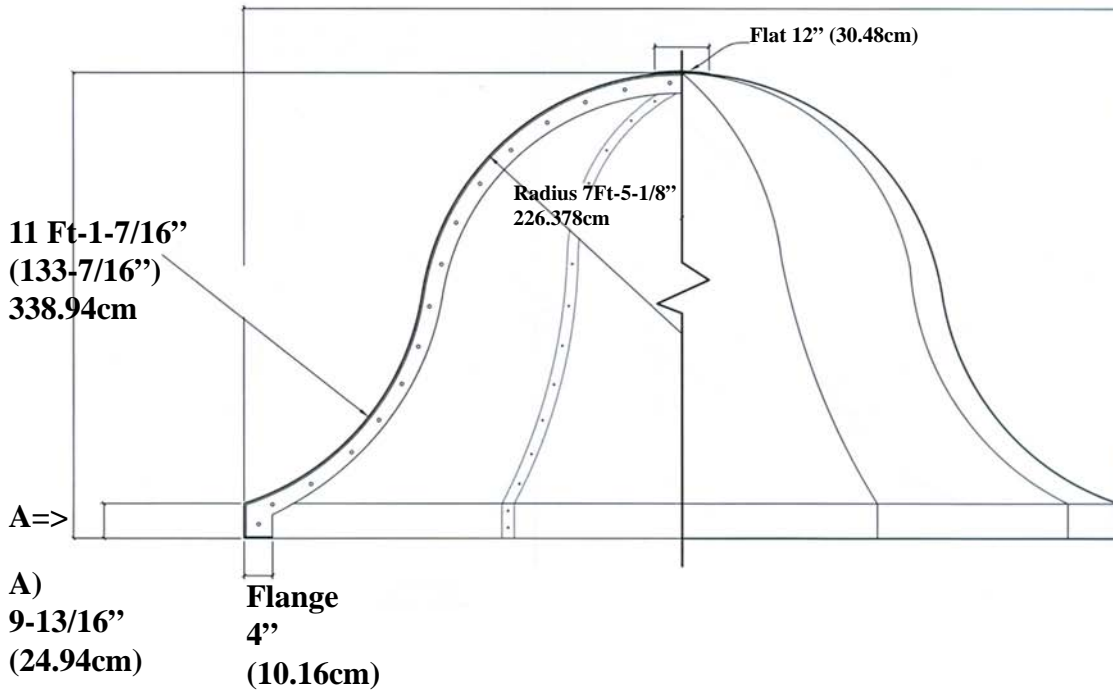

Exterior Dome IPDM5065

Martin Richards Design
COLLECTION

22 Feet-6-7/8" (270-7/8") (688.023cm)

* All specifications subject to change without notice, Final products & Measurements may vary from this brochure