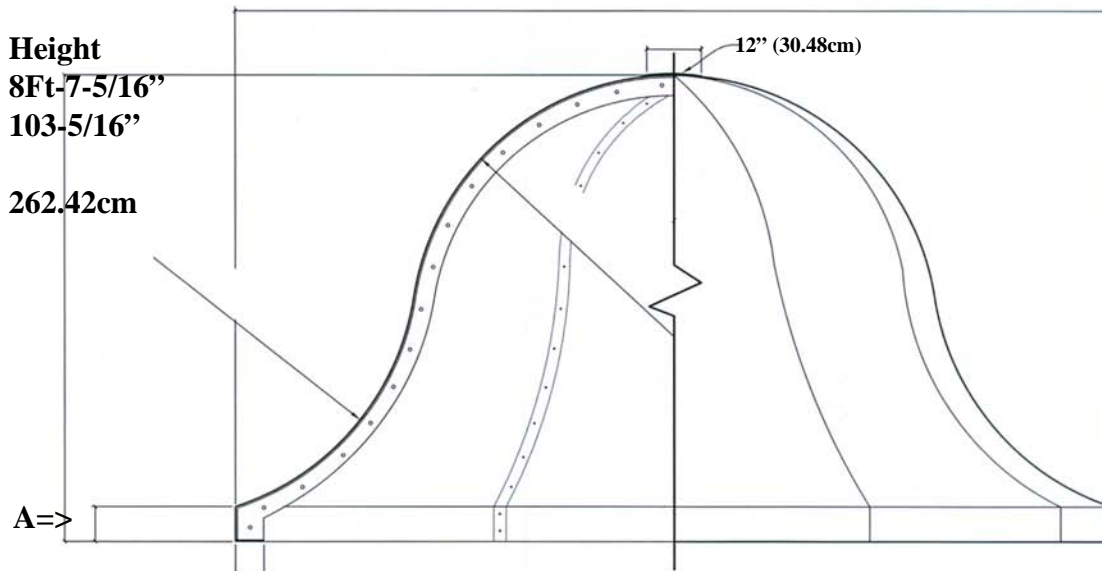

Exterior Dome IPDM5064

Martin Richards Design
COLLECTION

Caulk bolt flange by others

Exterior Smooth GelCoat

4"(10.16cm)

8 PARTS

16 Feet-1-5/16" (193-5/16") (491.02cm)

A) Flange
7-11/16" 6-1/2"
(19.54cm) (16.51cm)