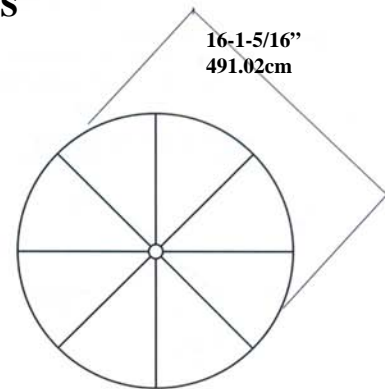

Exterior Dome IPDM5064

Martin Richards Design
COLLECTION

Caulk bolt flange by others

Exterior Smooth GelCoat

4"(10.16cm)

8 PARTS

16 Feet-1-5/16" (193-5/16") (491.02cm)

A) Flange
7-11/16" 6-1/2"
(19.54cm) (16.51cm)