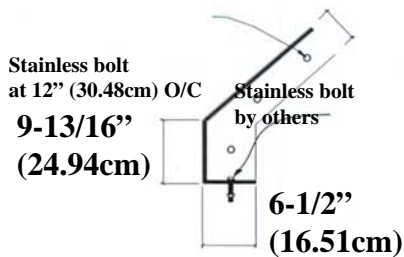

Exterior Dome IPDM5064

Martin Richards Design
COLLECTION

Caulk bolt flange by others

Exterior Smooth GelCoat

4"(10.16cm)

8 PARTS

16 Feet-1-5/16" (193-5/16") (491.02cm)

A) Flange
7-11/16" 6-1/2"
(19.54cm) (16.51cm)