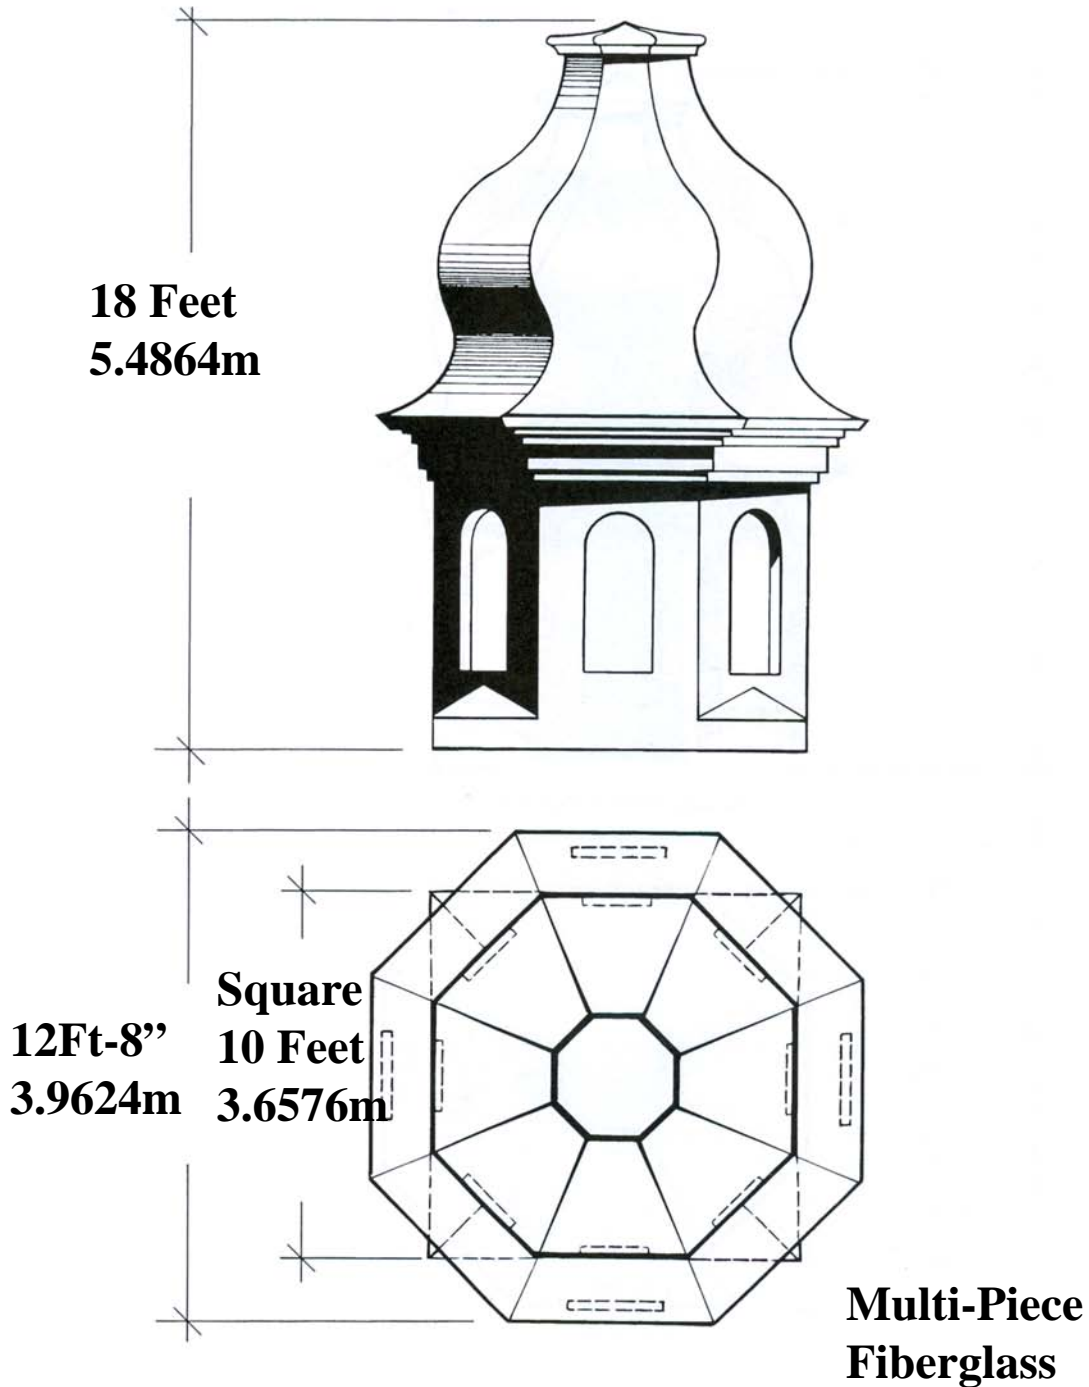

Exterior Dome / Spire IPDM5053

Martin Richards Design
COLLECTION

* All specifications subject to change without notice, Final products & Measurements may vary from this brochure

Imperial Productions®

1-800-399-7585