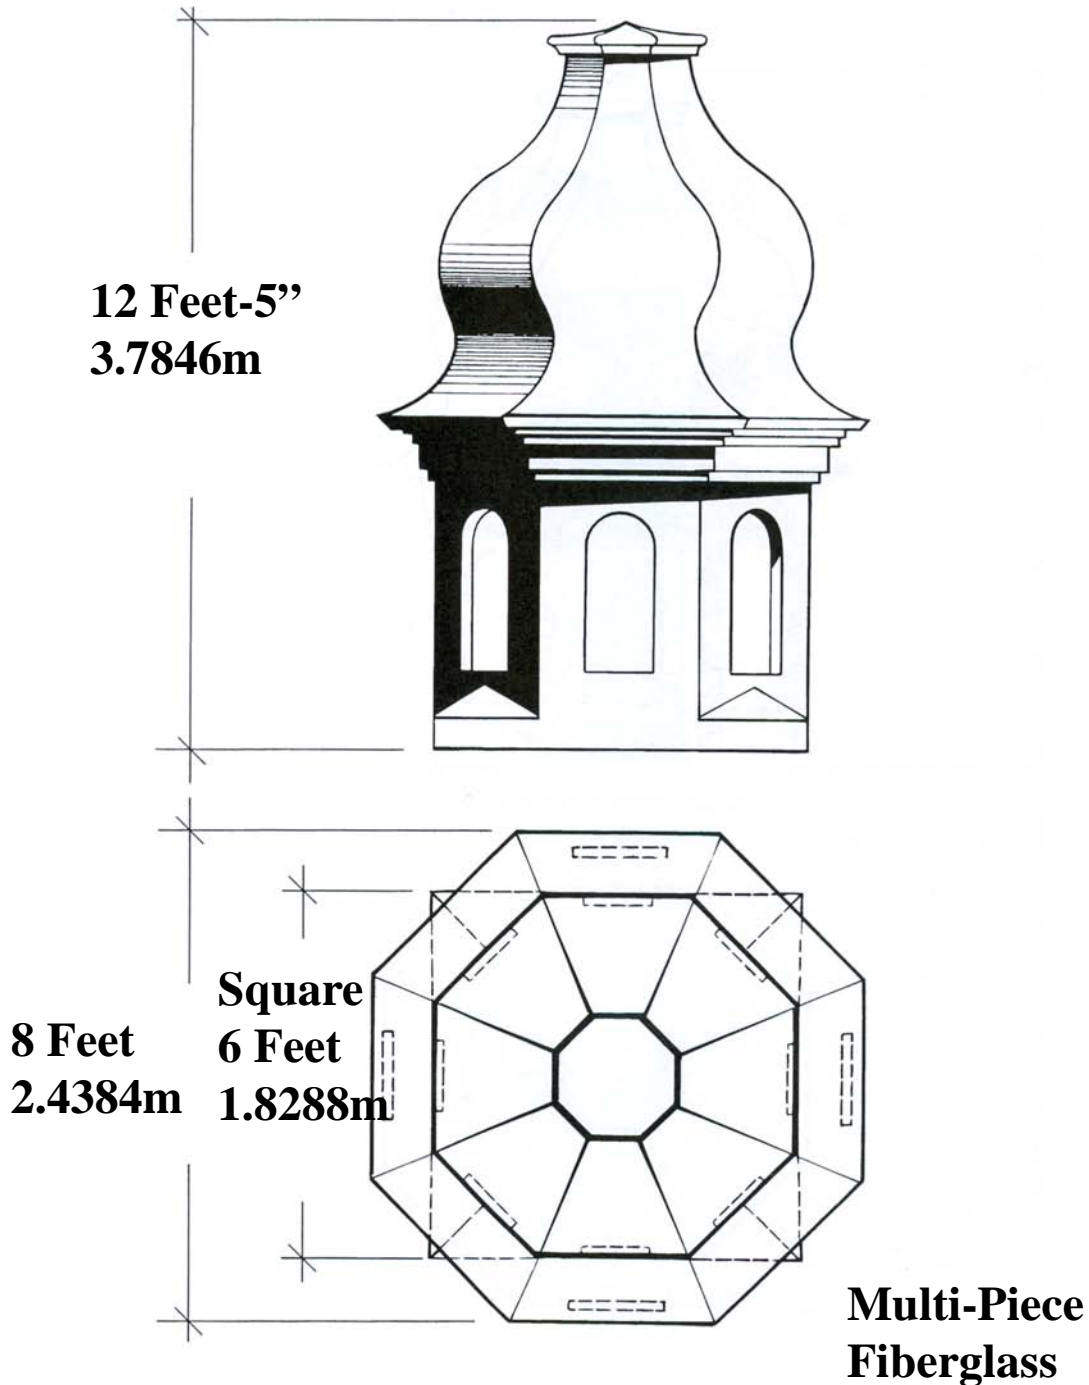

Exterior Dome / Spire IPDM5052

Martin Richards Design
COLLECTION

* All specifications subject to change without notice, Final products & Measurements may vary from this brochure

Imperial Productions®

1-800-399-7585