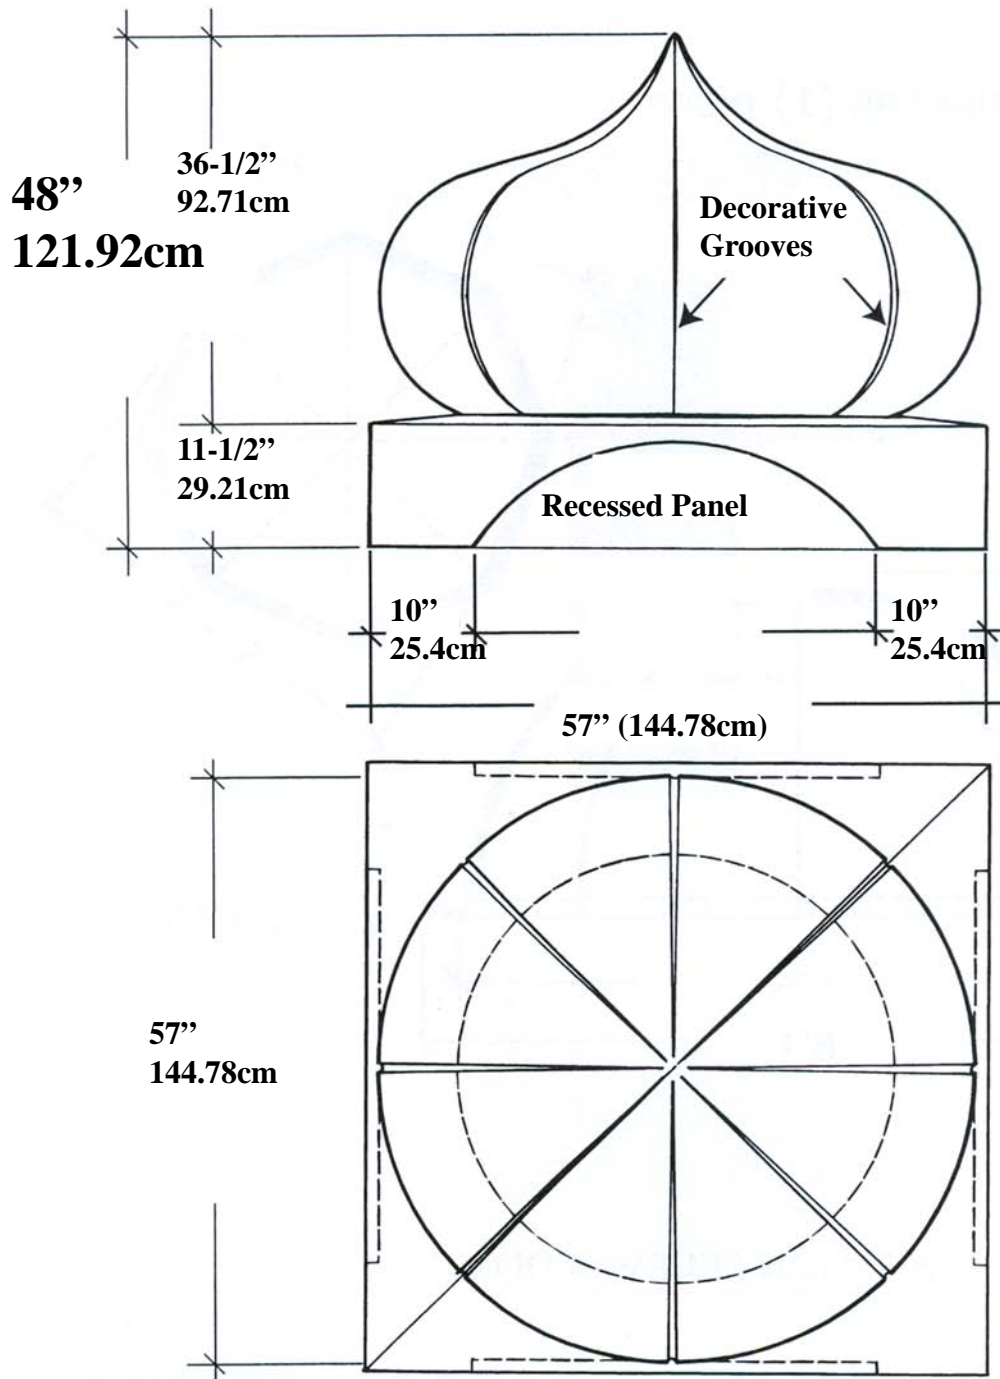

Exterior Dome IPDM5010

Martin Richards Design
COLLECTION

* All specifications subject to change without notice, Final products & Measurements may vary from this brochure

Imperial Productions®

1-800-399-7585