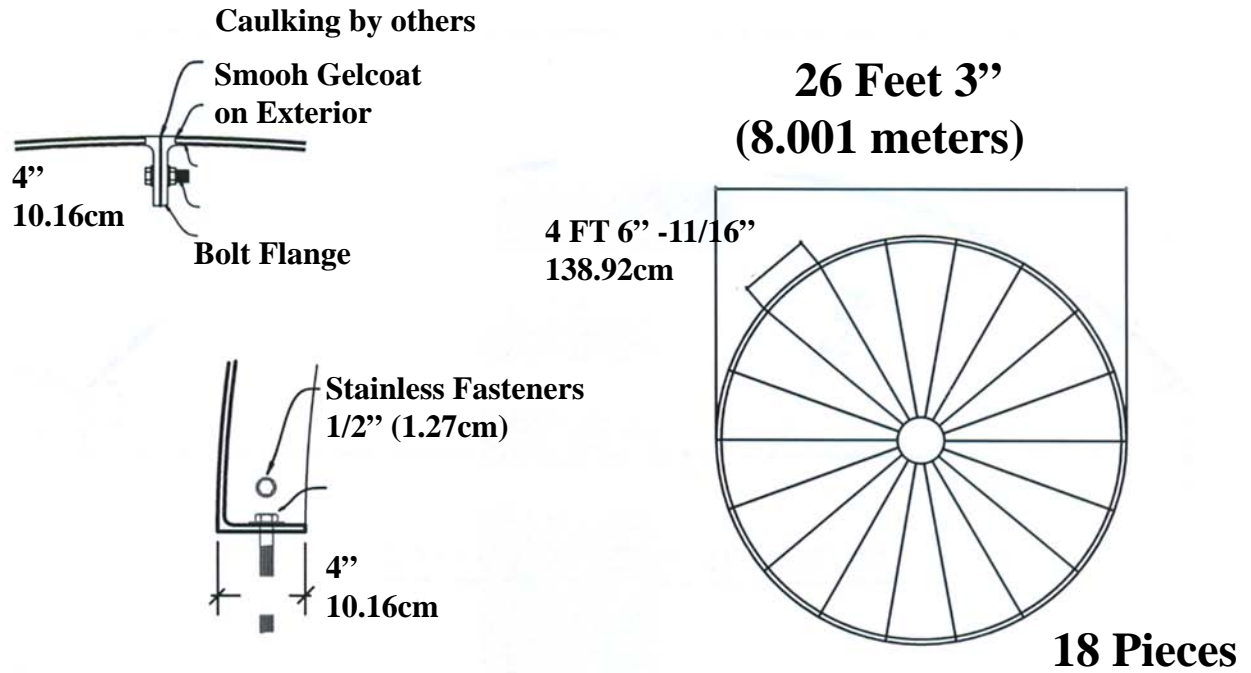

Exterior Dome IPDM5009

Martin Richards Design..
COLLECTION

Weight 4300 lbs 1950.4 kg

* All specifications subject to change without notice, Final products & Measurements may vary from this brochure

Imperial Productions®