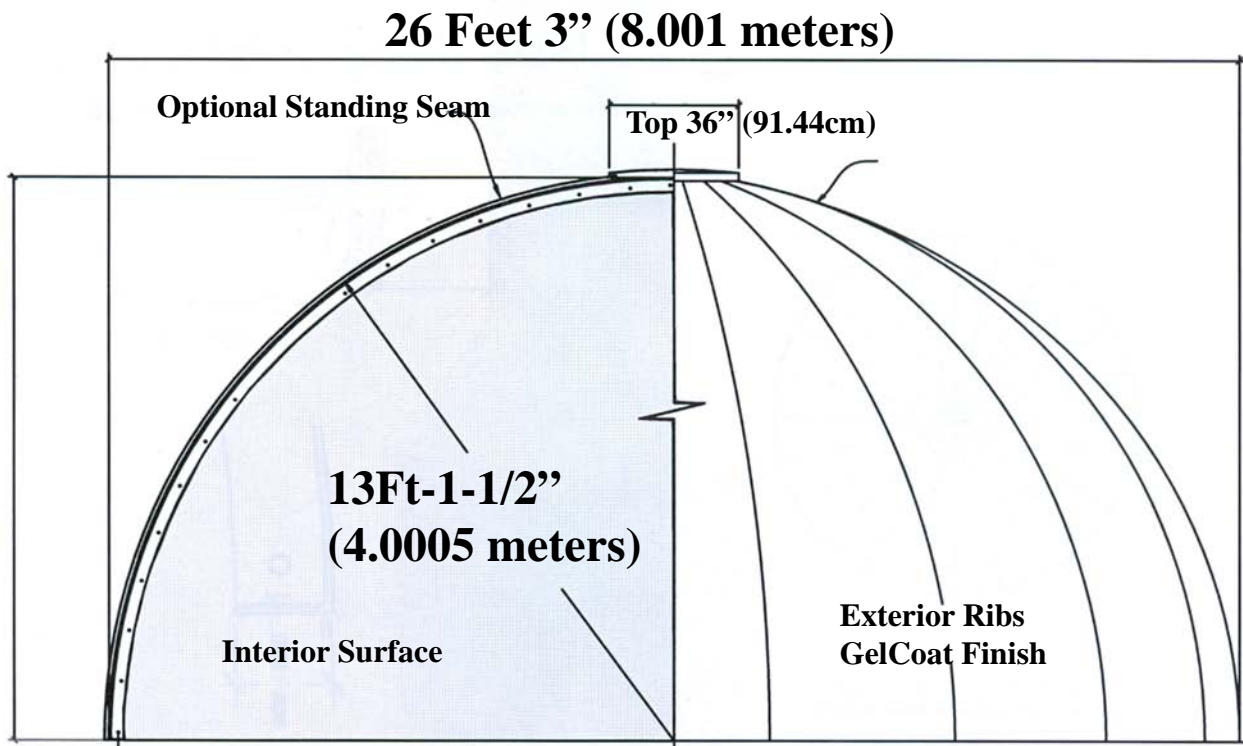

Exterior Dome IPDM5009

Martin Richards Design..
COLLECTION

Weight 4300 lbs 1950.4 kg

* All specifications subject to change without notice, Final products & Measurements may vary from this brochure

Imperial Productions®