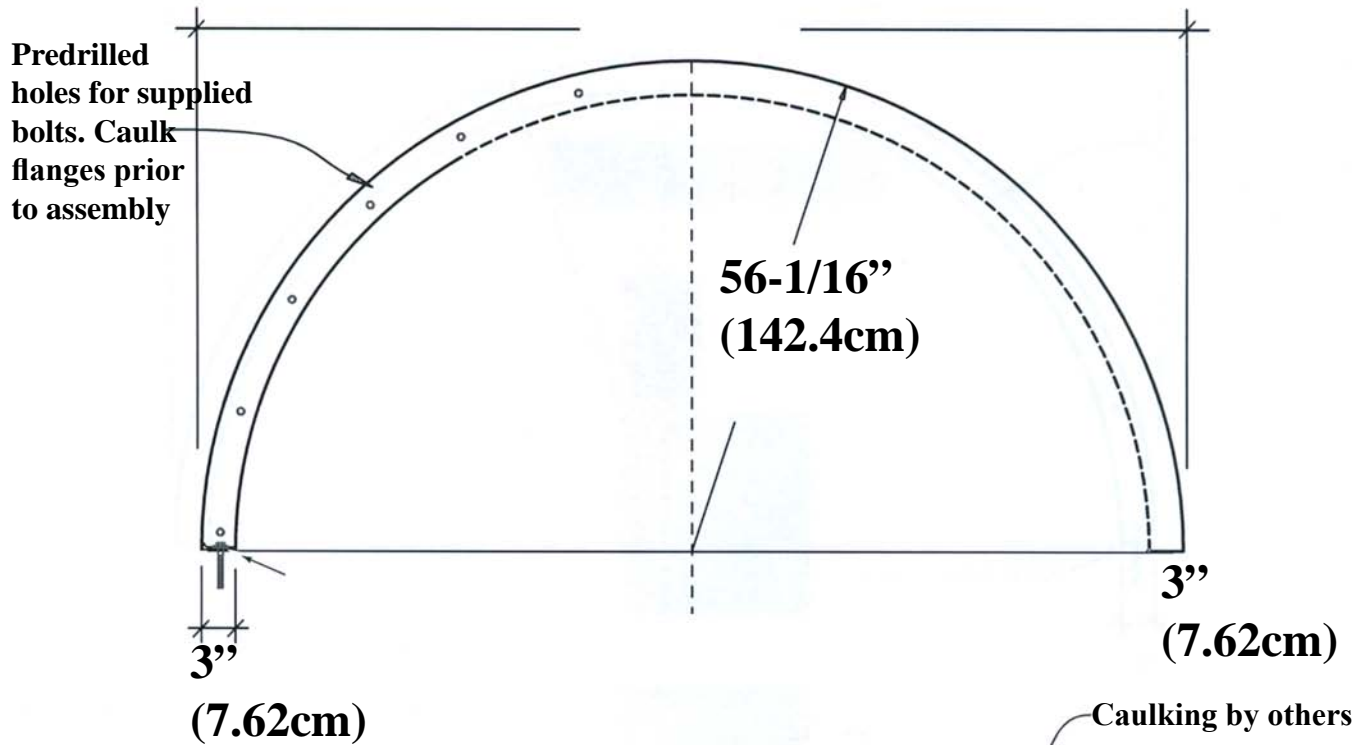

Exterior Dome IPDM5007

Martin Richards Design
COLLECTION

9 Feet-4" (112") (2.8448m)

4 PARTS

Weight 375 lbs 170.1 kg

* All specifications subject to change without notice, Final products & Measurements may vary from this brochure