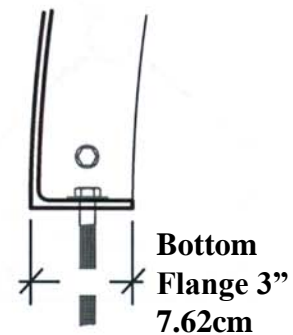

Exterior Dome IPDM5007

Martin Richards Design
COLLECTION

9 Feet-4" (112") (2.8448m)

4 PARTS

Weight 375 lbs 170.1 kg

* All specifications subject to change without notice, Final products & Measurements may vary from this brochure