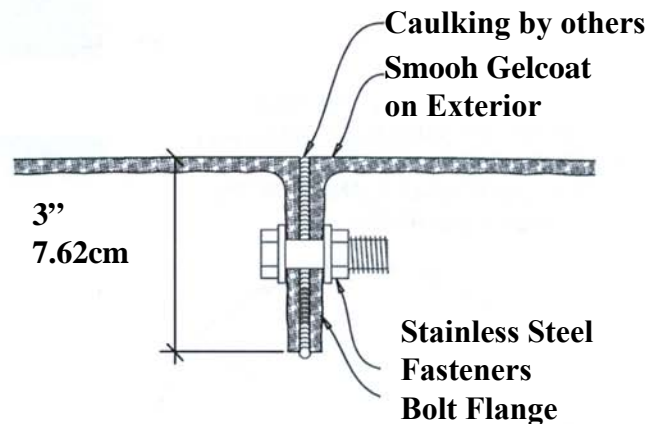

Exterior Dome IPDM5007

Martin Richards Design
COLLECTION

9 Feet-4" (112") (2.8448m)

4 PARTS

Weight 375 lbs 170.1 kg

* All specifications subject to change without notice, Final products & Measurements may vary from this brochure