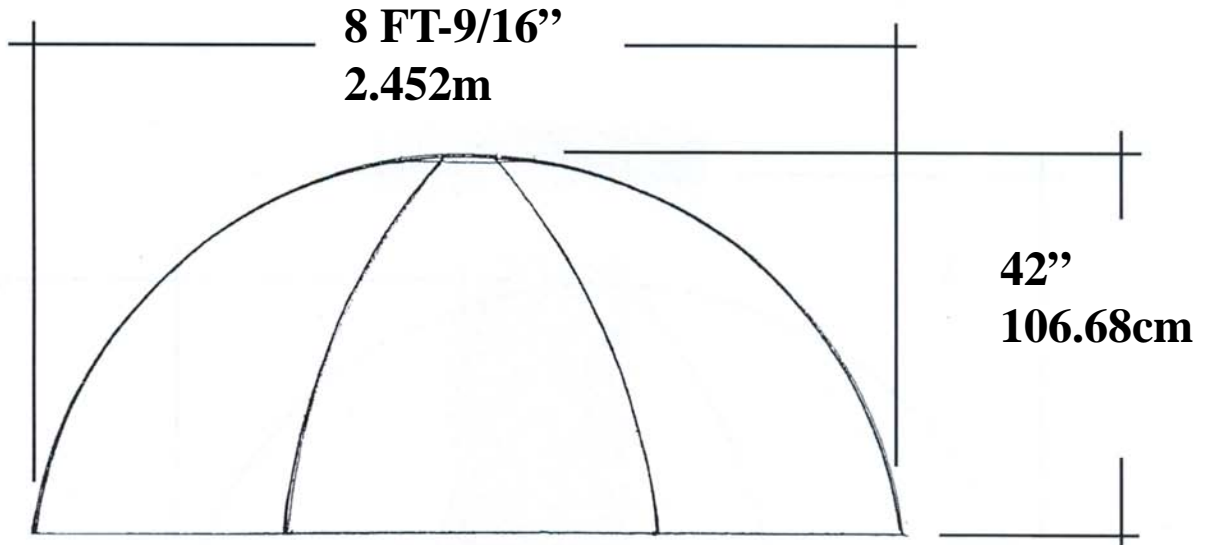

Exterior Dome IPDM5005

Martin Richards Design
COLLECTION

Weight 280 lbs 127.01 kg

* All specifications subject to change without notice, Final products & Measurements may vary from this brochure

Imperial Productions®