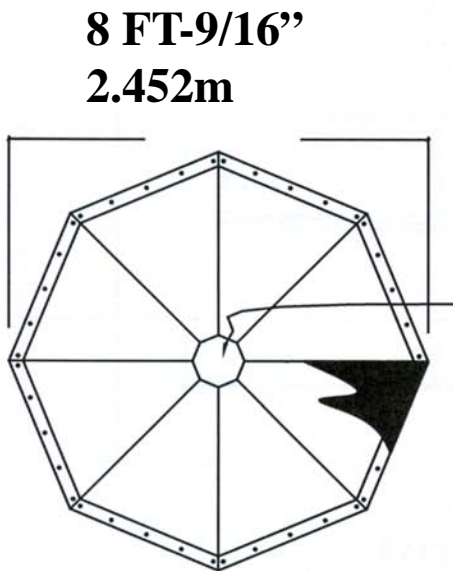

Exterior Dome IPDM5005

Martin Richards Design
COLLECTION

Weight 280 lbs 127.01 kg

* All specifications subject to change without notice, Final products & Measurements may vary from this brochure

Imperial Productions®