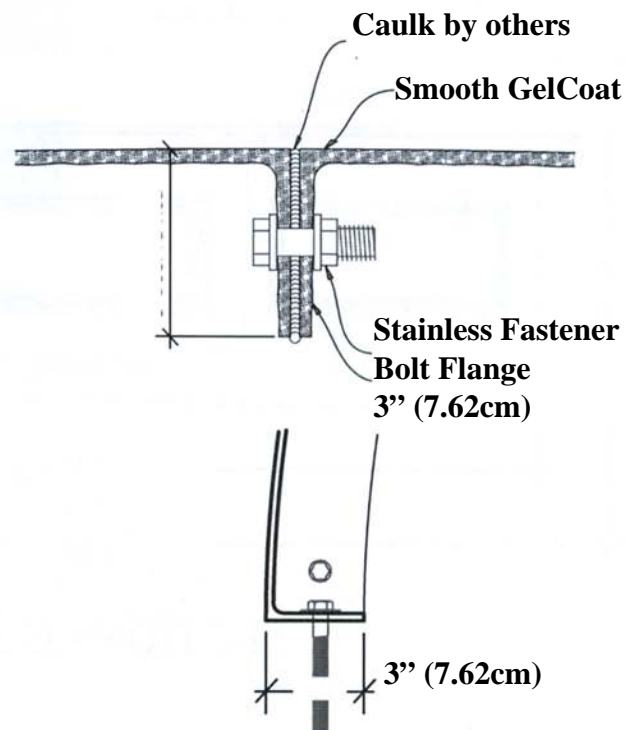

Exterior Dome IPDM5005

Martin Richards Design
COLLECTION

Weight 280 lbs 127.01 kg

* All specifications subject to change without notice, Final products & Measurements may vary from this brochure

Imperial Productions®