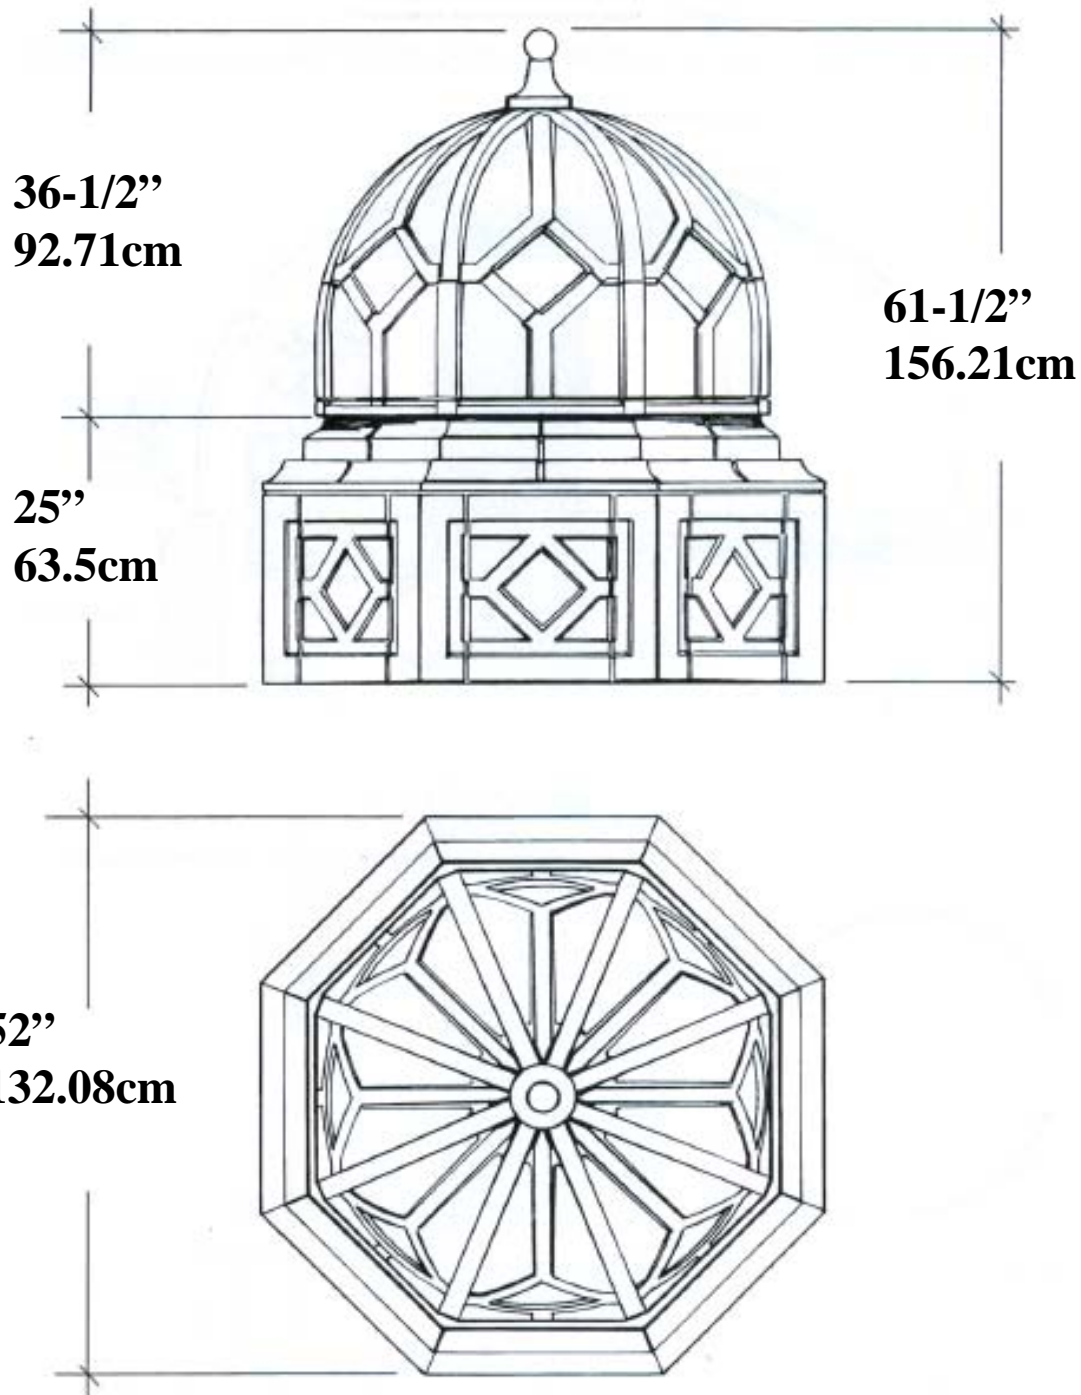

Exterior Dome IPDM5003

Martin Richards Design
COLLECTION

* All specifications subject to change without notice, Final products & Measurements may vary from this brochure

Imperial Productions®

1-800-399-7585