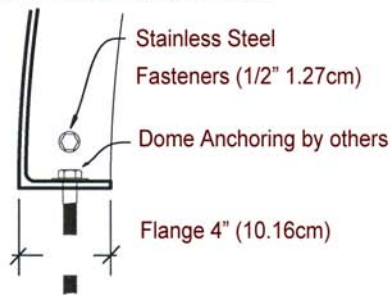

Exterior Dome IPDM5002

Martin Richards Design
COLLECTION

Shipped in 2 Sections for Assembly by others

BASE-BOLT FLANGE DETAIL

* All specifications subject to change without notice, Final products & Measurements may vary from this brochure