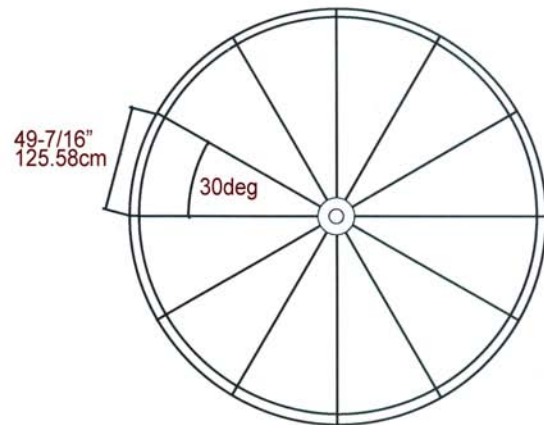

Exterior Dome IPDM5002

Martin Richards Design
COLLECTION

Shipped in 2 Sections for Assembly by others

BASE-BOLT FLANGE DETAIL

* All specifications subject to change without notice, Final products & Measurements may vary from this brochure