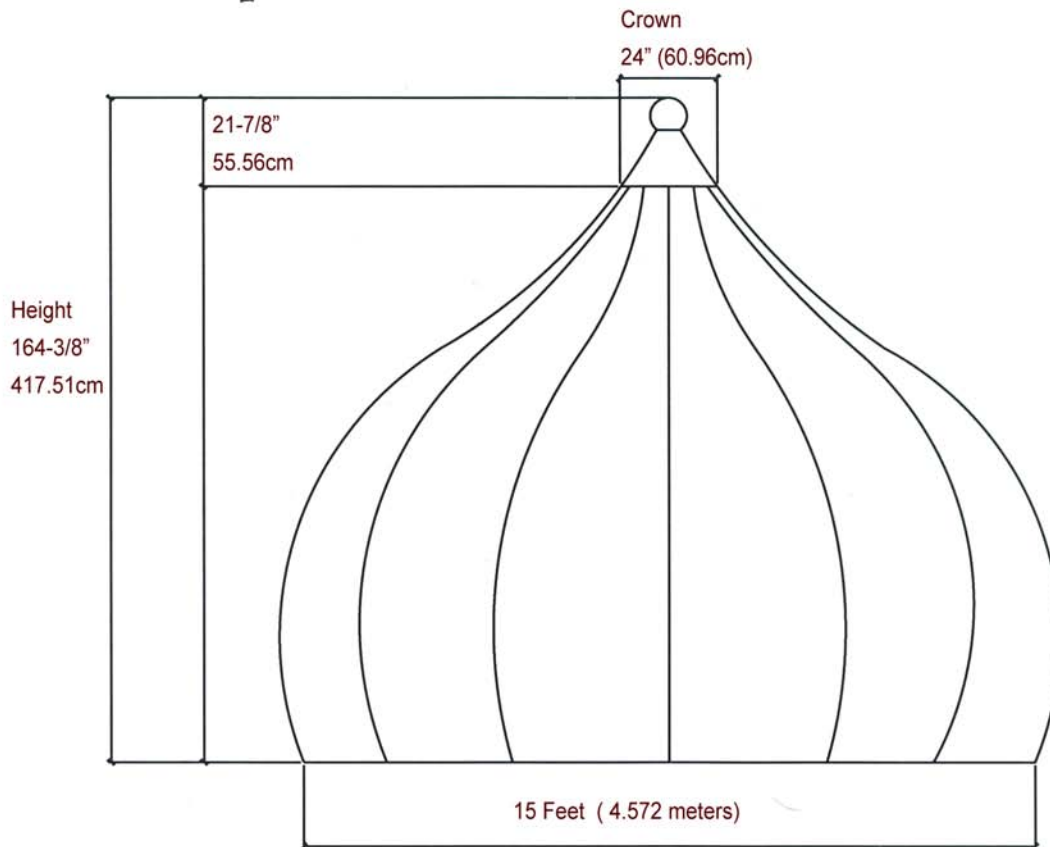

Exterior Dome IPDM5002

Martin Richards Design
COLLECTION

Shipped in 2 Sections for Assembly by others

BASE-BOLT FLANGE DETAIL

* All specifications subject to change without notice, Final products & Measurements may vary from this brochure