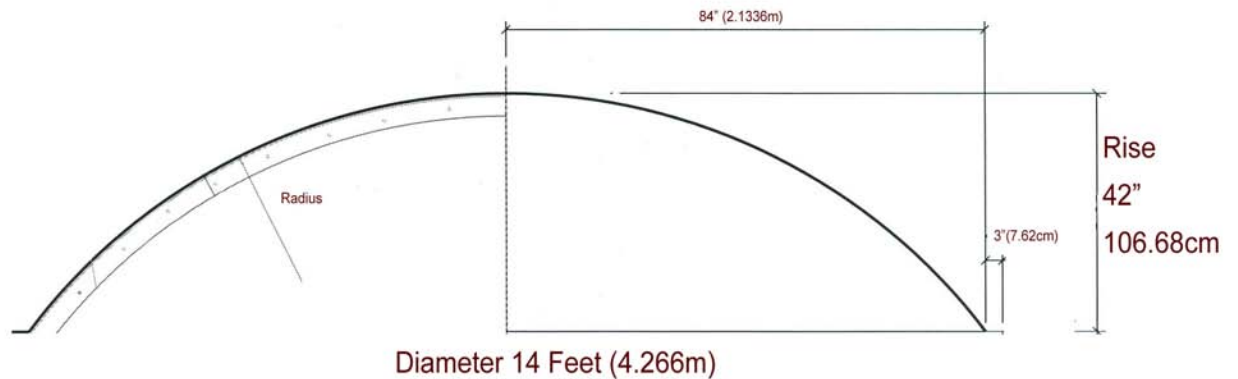

Exterior Dome IPDM5001

Martin Richards Design
COLLECTION

FLANGE / BOLT DETAIL

* All specifications subject to change without notice, Final products & Measurements may vary from this brochure

Imperial Productions®

1-800-399-7585

Imperial Productions & Distribution Inc Toronto / New York

email sales@imperialproductions.com copyright 2016 MRDCI All Rights Reserved

JUL-20