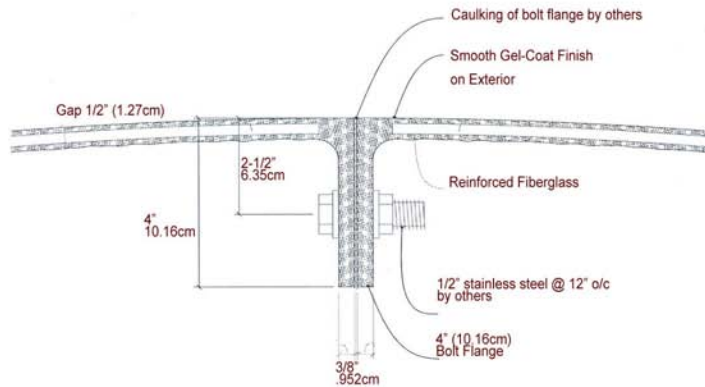

## FLANGE / BOLT DETAIL

\* All specifications subject to change without notice, Final products & Measurements may vary from this brochure

Imperial Productions®

1-800-399-7585

Imperial Productions & Distribution Inc Toronto / New York