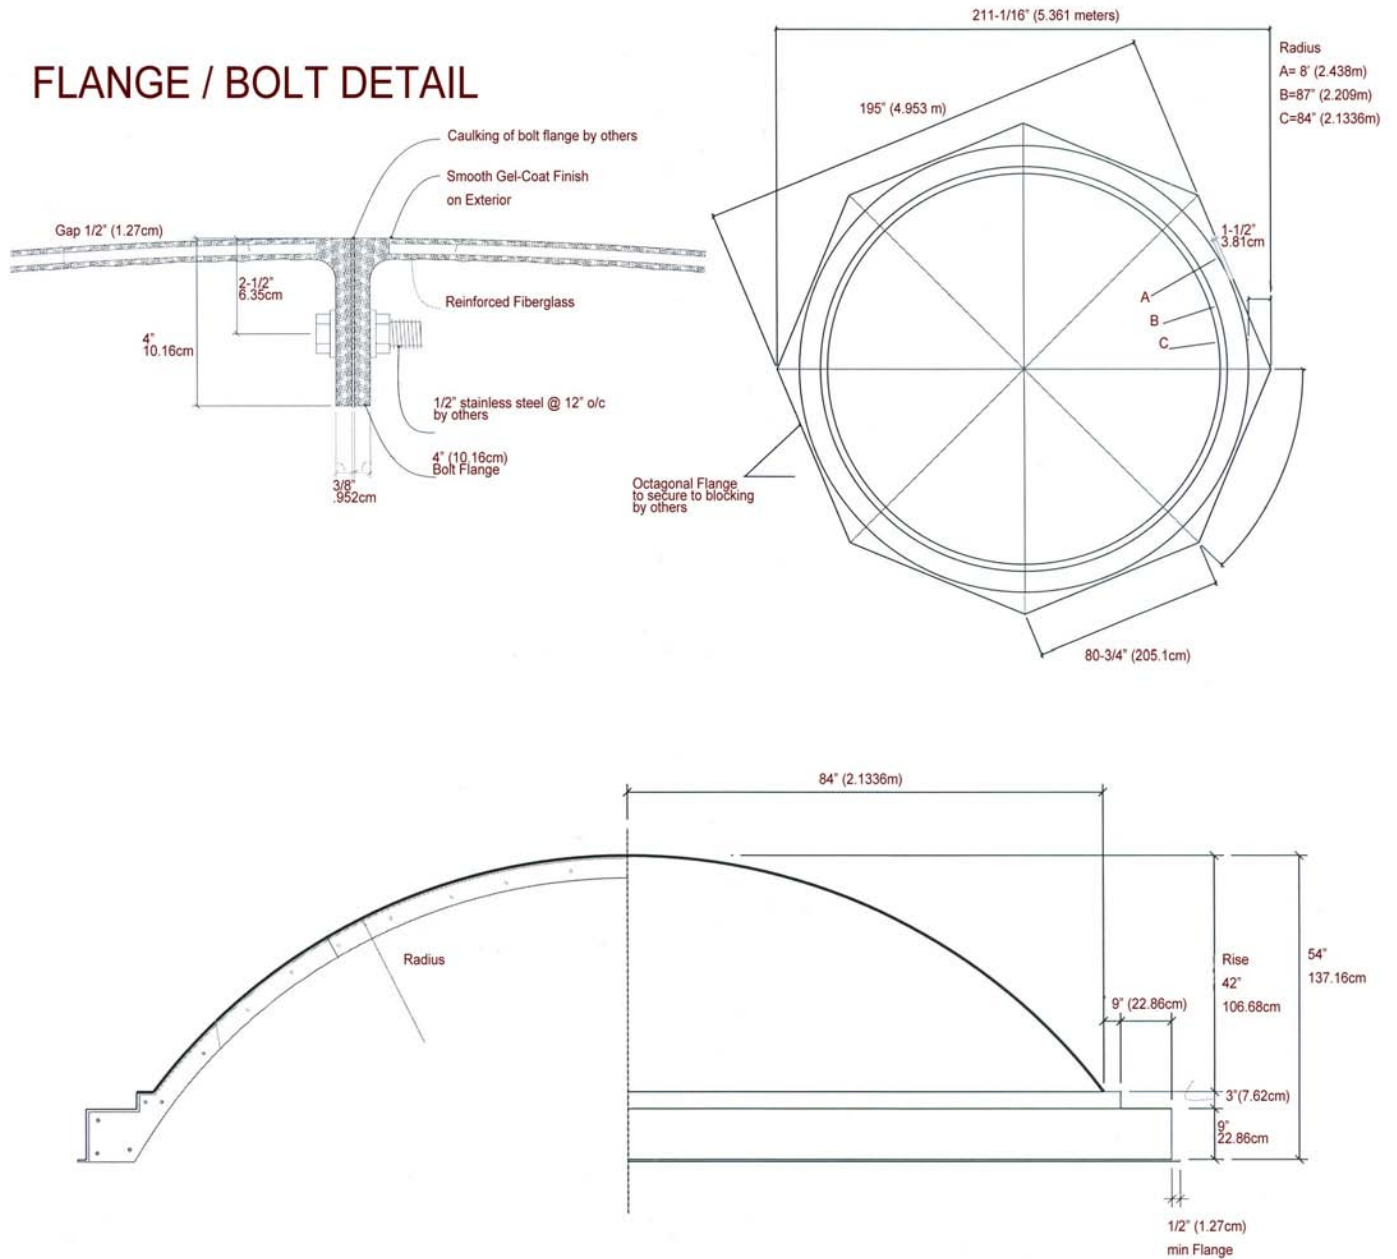

Exterior Dome IPDM5000

Martin Richards Design..
COLLECTION

FLANGE / BOLT DETAIL

* All specifications subject to change without notice, Final products & Measurements may vary from this brochure

Imperial Productions®