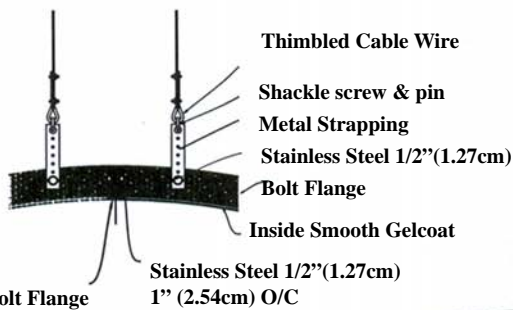

Exterior Dome IPDM3018

Martin Richards Design
COLLECTION

8 Pieces

Flange for Bolt

Fully Caulk Bolt Flange with Adhesive

Platform Height
9" (22.86cm)

Inside Smooth GelCoat

Total Height
4'6-3/8"
(54-3/8")
138.11cm