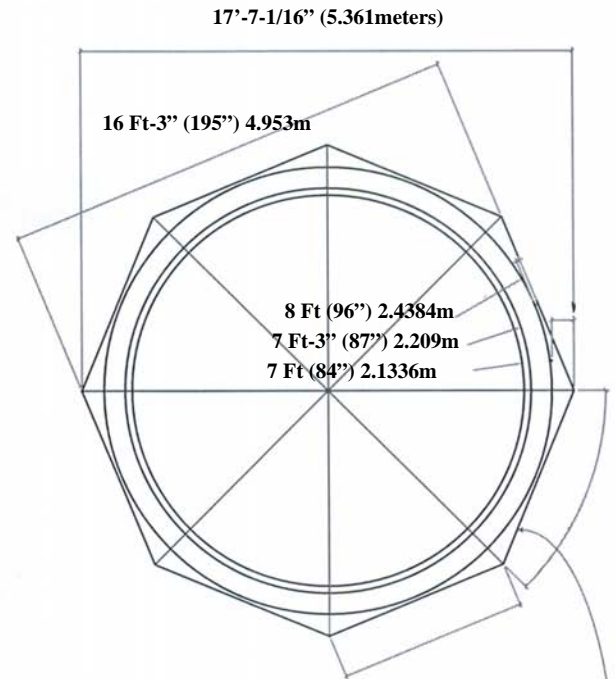

Exterior Dome IPDM3018

Martin Richards Design
COLLECTION

8 Pieces

Flange for Bolt

Fully Caulk Bolt Flange with Adhesive

Platform Height
9" (22.86cm)

Inside Smooth GelCoat

Total Height
4'6-3/8"
(54-3/8")
138.11cm

9" => (22.86cm)

<=3" (7.62cm)

14 Feet (4.2672 meters)

3" (7.62cm) =>

<= 9" (22.86cm)

16 Feet (4.8768 meters)

Radius 8'-9" (2.667m)

* All specifications subject to change without notice, Final products & Measurements may vary from this brochure