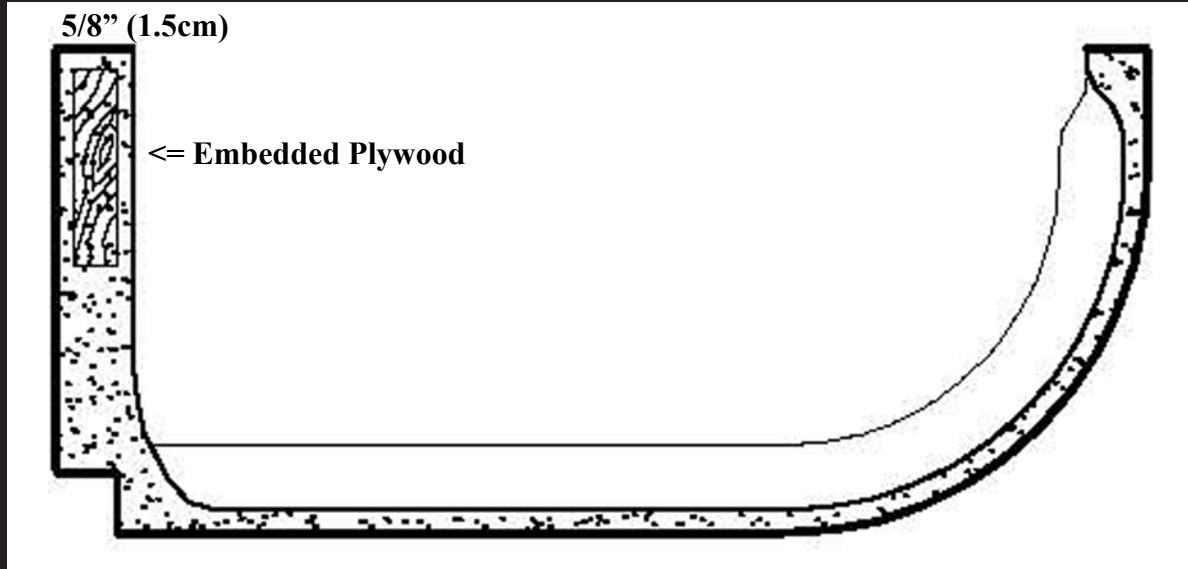

## IPCOV617

Available Straight Lengths

Available Curved Corners

1/2" (1.27cm)

Height  
4"  
10.6cm

Height  
4"  
10.6cm

9" (22.8 cm)

**MATERIAL:** NeoPlaster-GRG™  
 Alpha Gypsum, cement, water, reinforced with glass fibers. Lite weight 2-3lbs per square foot. Meets ASTM-E84 Fire rated. Odorless and emission free. Interior use only in dry areas. Made in molds, tape & mud seams.