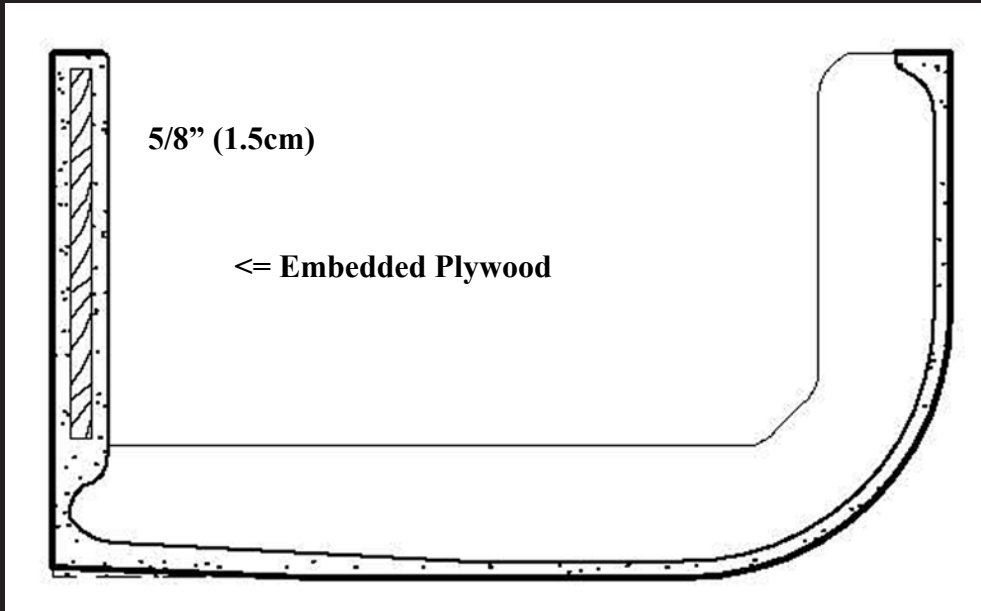

Light Valence

NeoPlaster-GRG™

IPCOV616

Available Straight Lengths

Available Curved Corners

5/8"
(1.58cm)

5/8"
(1.58cm)

Height
6"
15.24cm

Height
6"
15.24cm

10-1/4" (26cm)

MATERIAL: NeoPlaster-GRG™
Alpha Gypsum, cement, water, reinforced with glass fibers. Lite weight 2-3lbs per square foot. Meets ASTM-E84 Fire rated. Odorless and emission free. Interior use only in dry areas. Made in molds, tape & mud seams.