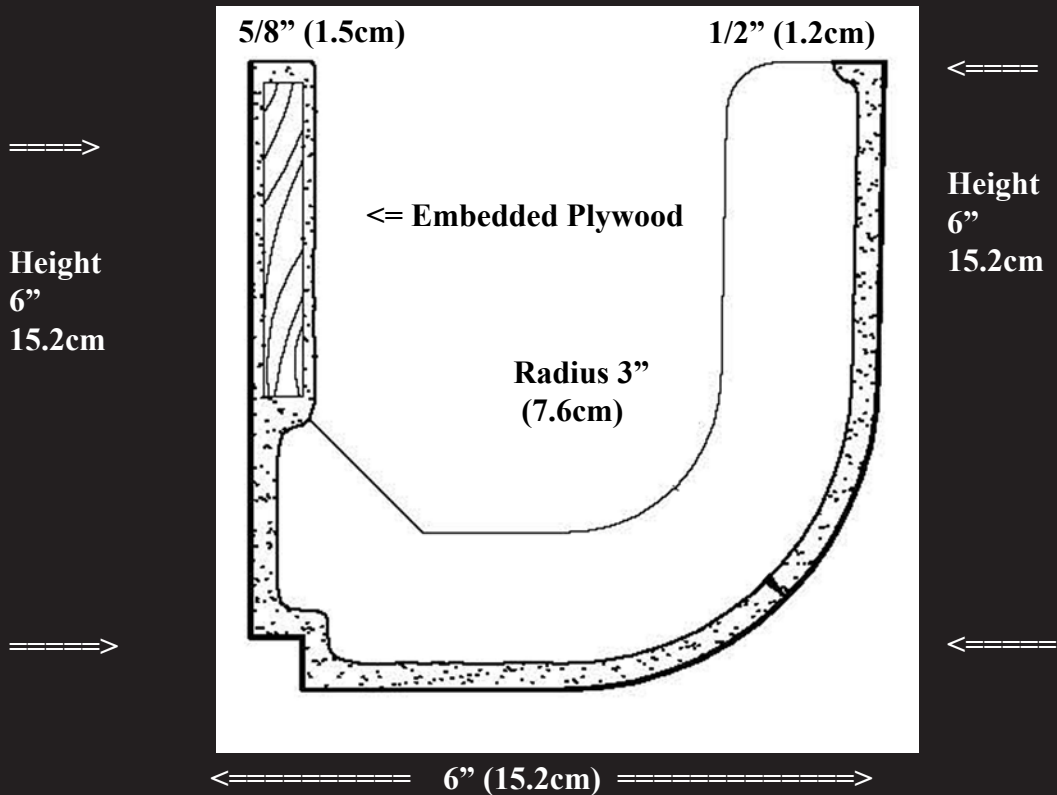

## IPCOV614

Available Straight Lengths  
Available Curved Corners

**MATERIAL:** NeoPlaster-GRG™  
Alpha Gypsum, cement, water, reinforced with glass fibers. Lite weight 2-3lbs per square foot. Meets ASTM-E84 Fire rated. Odorless and emission free. Interior use only in dry areas. Made in molds, tape & mud seams.