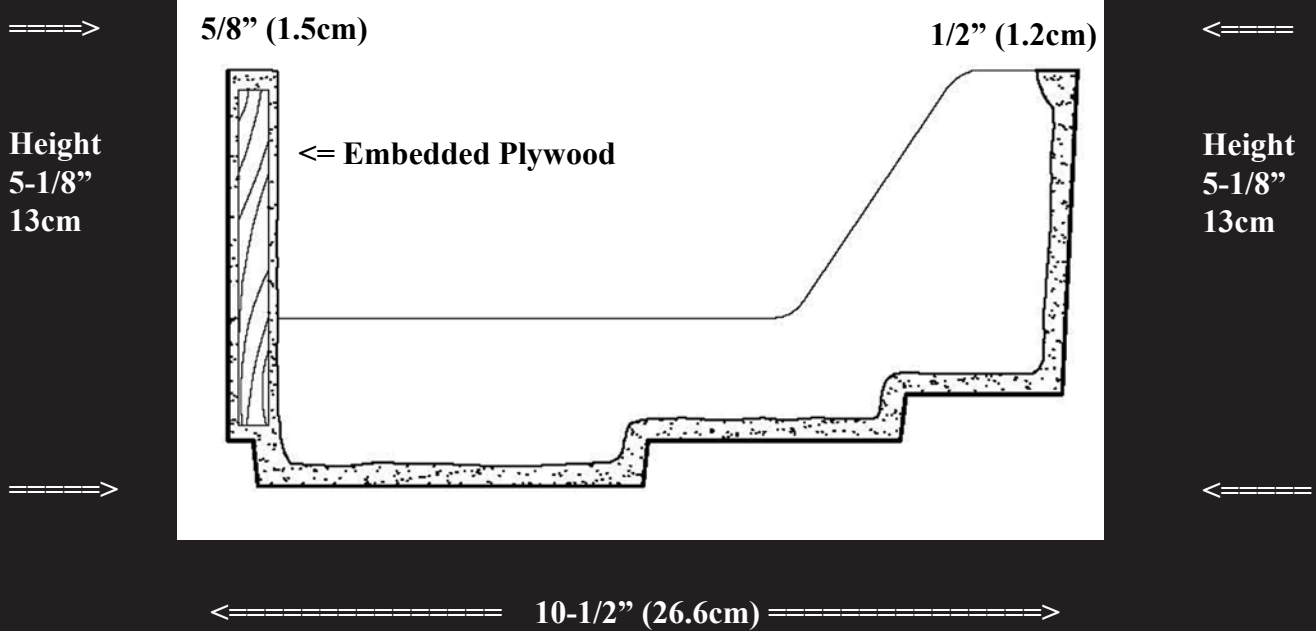

## IPCOV611

Available Straight Lengths

Available Curved Corners

**MATERIAL:** NeoPlaster-GRG™  
 Alpha Gypsum, cement, water, reinforced with glass fibers. Lite weight 2-3lbs per square foot. Meets ASTM-E84 Fire rated. Odorless and emission free. Interior use only in dry areas. Made in molds, tape & mud seams.