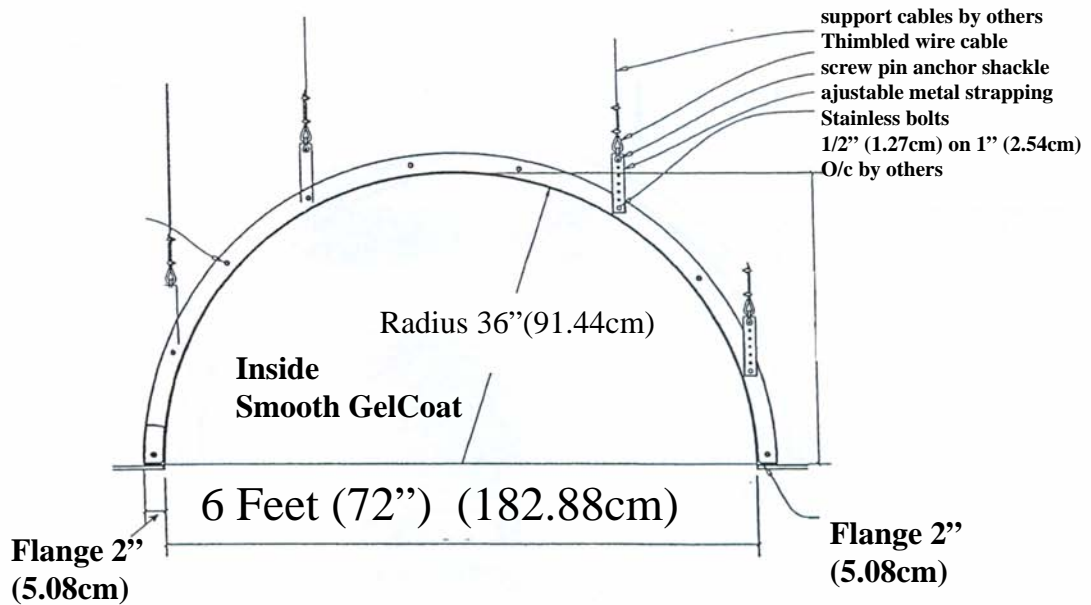

Recessed Ceiling Dome IPDM3005 - Fiberglass

Martin Richards Design.
COLLECTION

* All specifications subject to change without notice, Final products & Measurements may vary from this brochure

Imperial Productions®