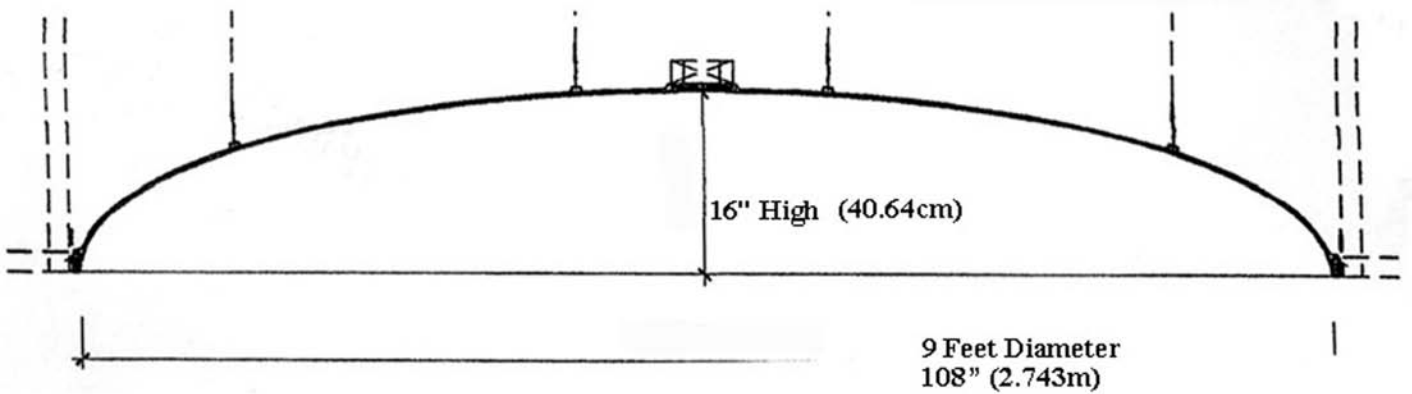

Recessed Ceiling Dome IPDM139

Martin Richards Design
COLLECTION

Available Materials

GRG-NeoPlaster™

a new plaster material

Arches, Straight Lengths

Concave & Convex Curves

Interior Use only