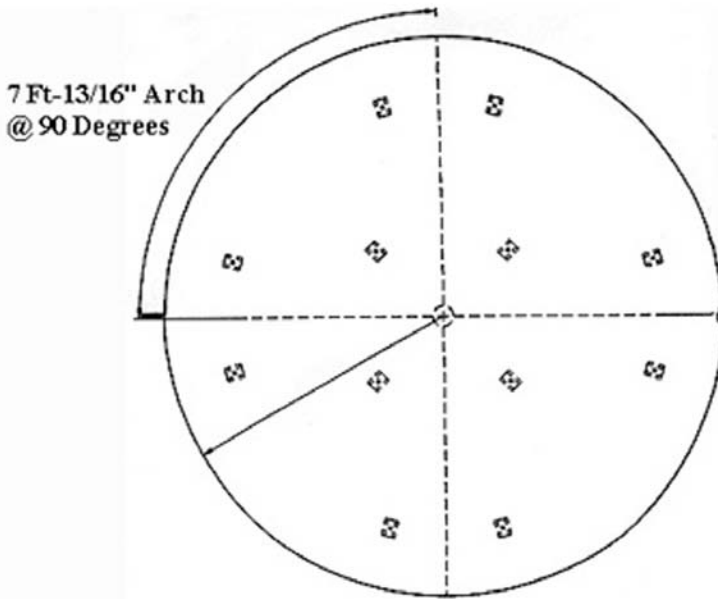

Recessed Ceiling Dome IPDM139

Martin Richards Design
COLLECTION

Available Materials

GRG-NeoPlaster™

a new plaster material

Arches, Straight Lengths

Concave & Convex Curves

Interior Use only